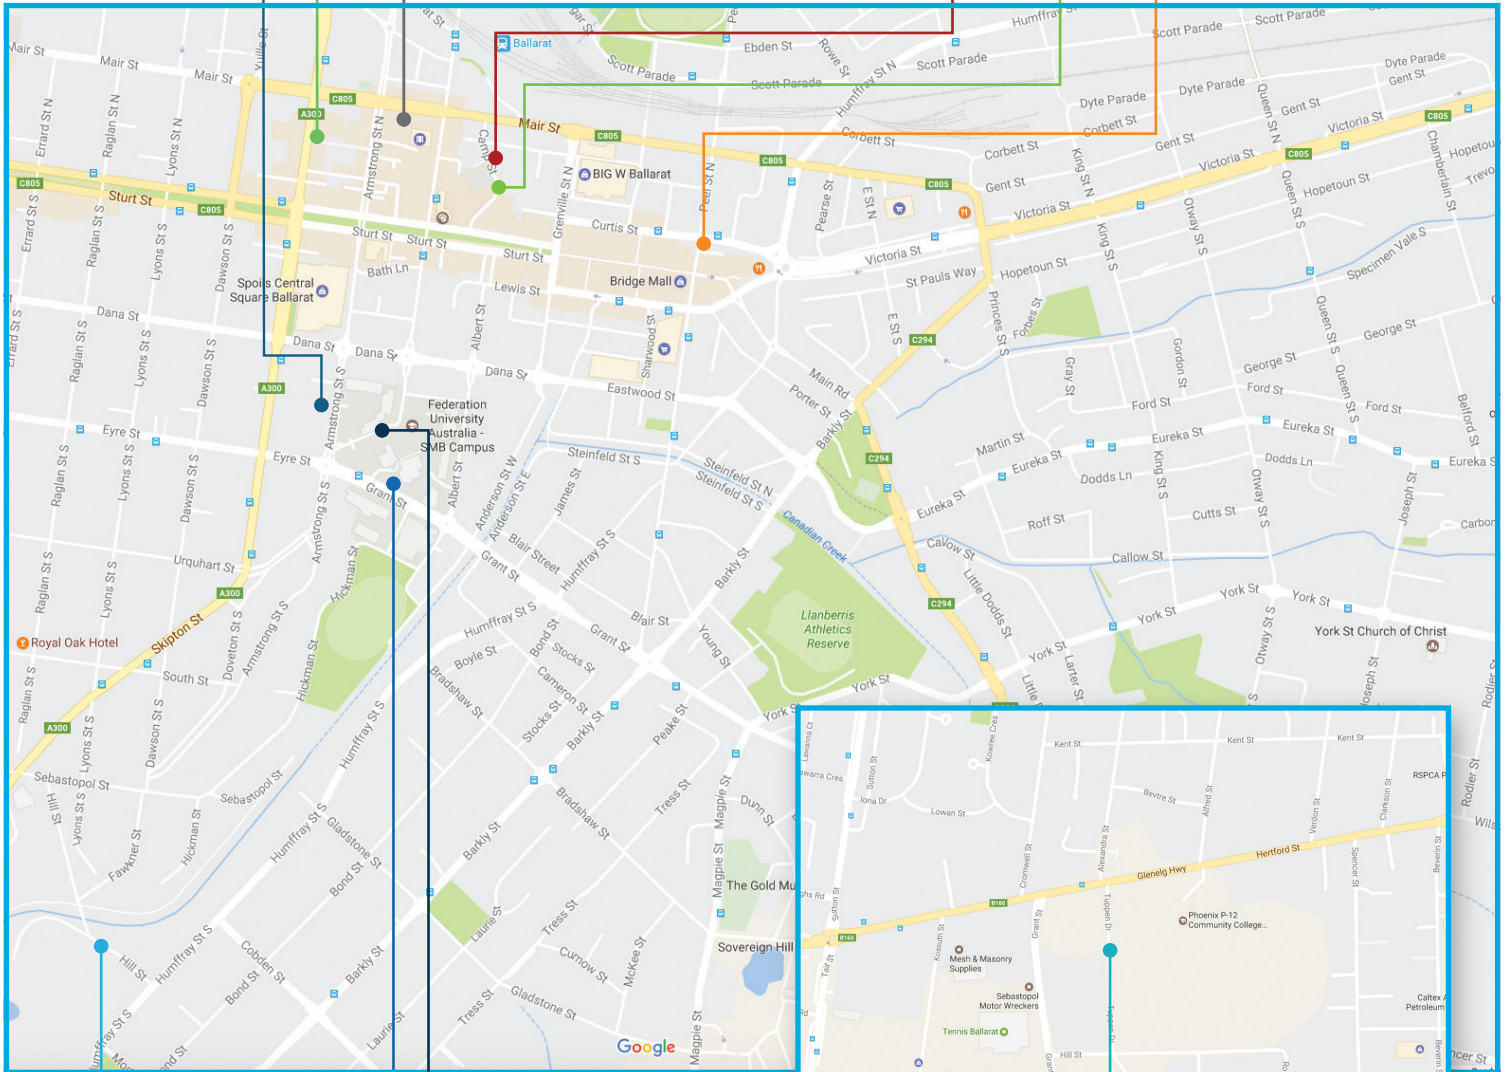

PROGRAM LOCATIONS

St Laurence
Experience Life
118 - 120 Armstrong St South
Ballarat

Gforce
Employment Solutions
Making businesses with the best people!
32 Doveton St North
Ballarat Central

wdea western district
employment access
employment • community • enterprises
www.wdea.org.au
219 Mair St Ballarat

PeoplePlus
People Skills Jobs
40 Camp St Ballarat

headspace
National Youth Mental Health Foundation
28 Camp St Ballarat

centacare
Catholic Diocese of Ballarat
4-6 Peel St Ballarat

bgt.org.au
JOBS + TRAINING
14 Hill St Ballarat

westvic staffing solutions
Suite 3, 106-110 Lydiard St Sth
Ballarat

Federation UNIVERSITY AUSTRALIA
20 Grant St Ballarat
SMB Campus
Lydiard St Sth Ballarat

NEIGHBOURHOOD CENTRE BALLARAT
11 Tuppen Dr Sebastopol