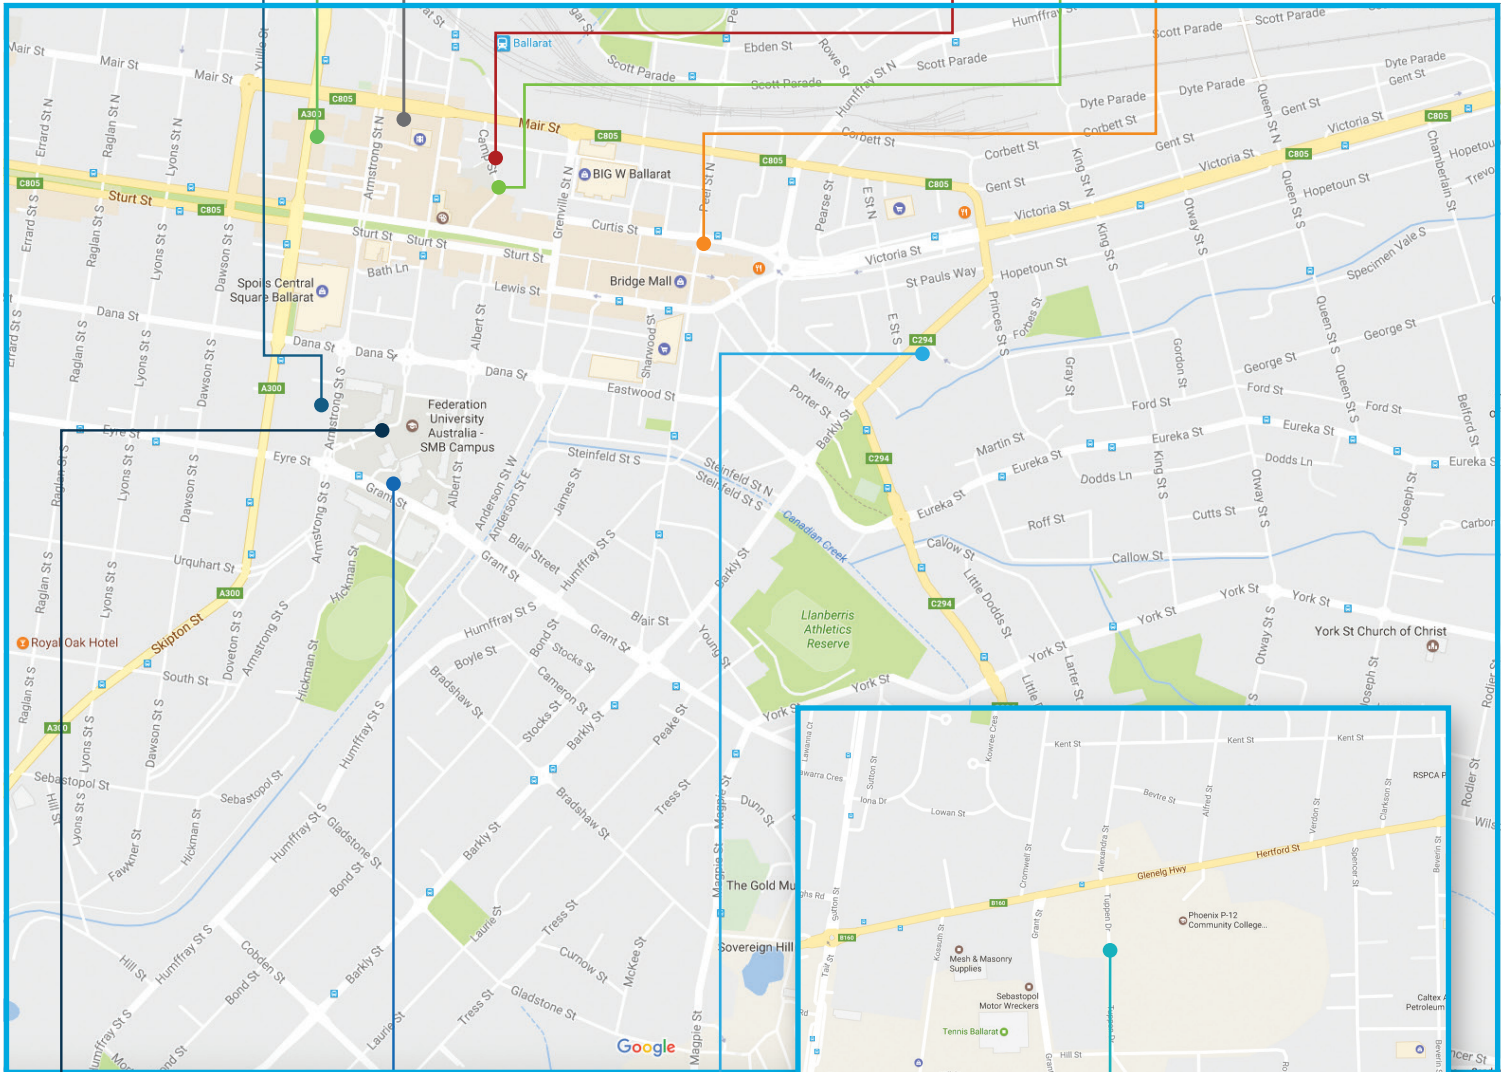

# PROGRAM LOCATIONS

118 -120 Armstrong St South  
Ballarat

Employment Solutions  
Working businesses with the best people  
25 Doveton St North  
Ballarat Central

wdea  
western district  
employment access  
employment • community • enterprises  
www.wdea.org.au

PeoplePlus  
People Skills Jobs  
40 Camp St Ballarat

28 Camp St Ballarat

4-6 Peel St Ballarat

Suite 3, 106-110 Lydiard St Sth  
Ballarat

20 Grant St Ballarat  
SMB Campus  
Lydiard St Sth Ballarat

JOBS + TRAINING  
Barkly Square,  
25-39 Barkly St  
Ballarat

11 Tuppen Dr Sebastopol