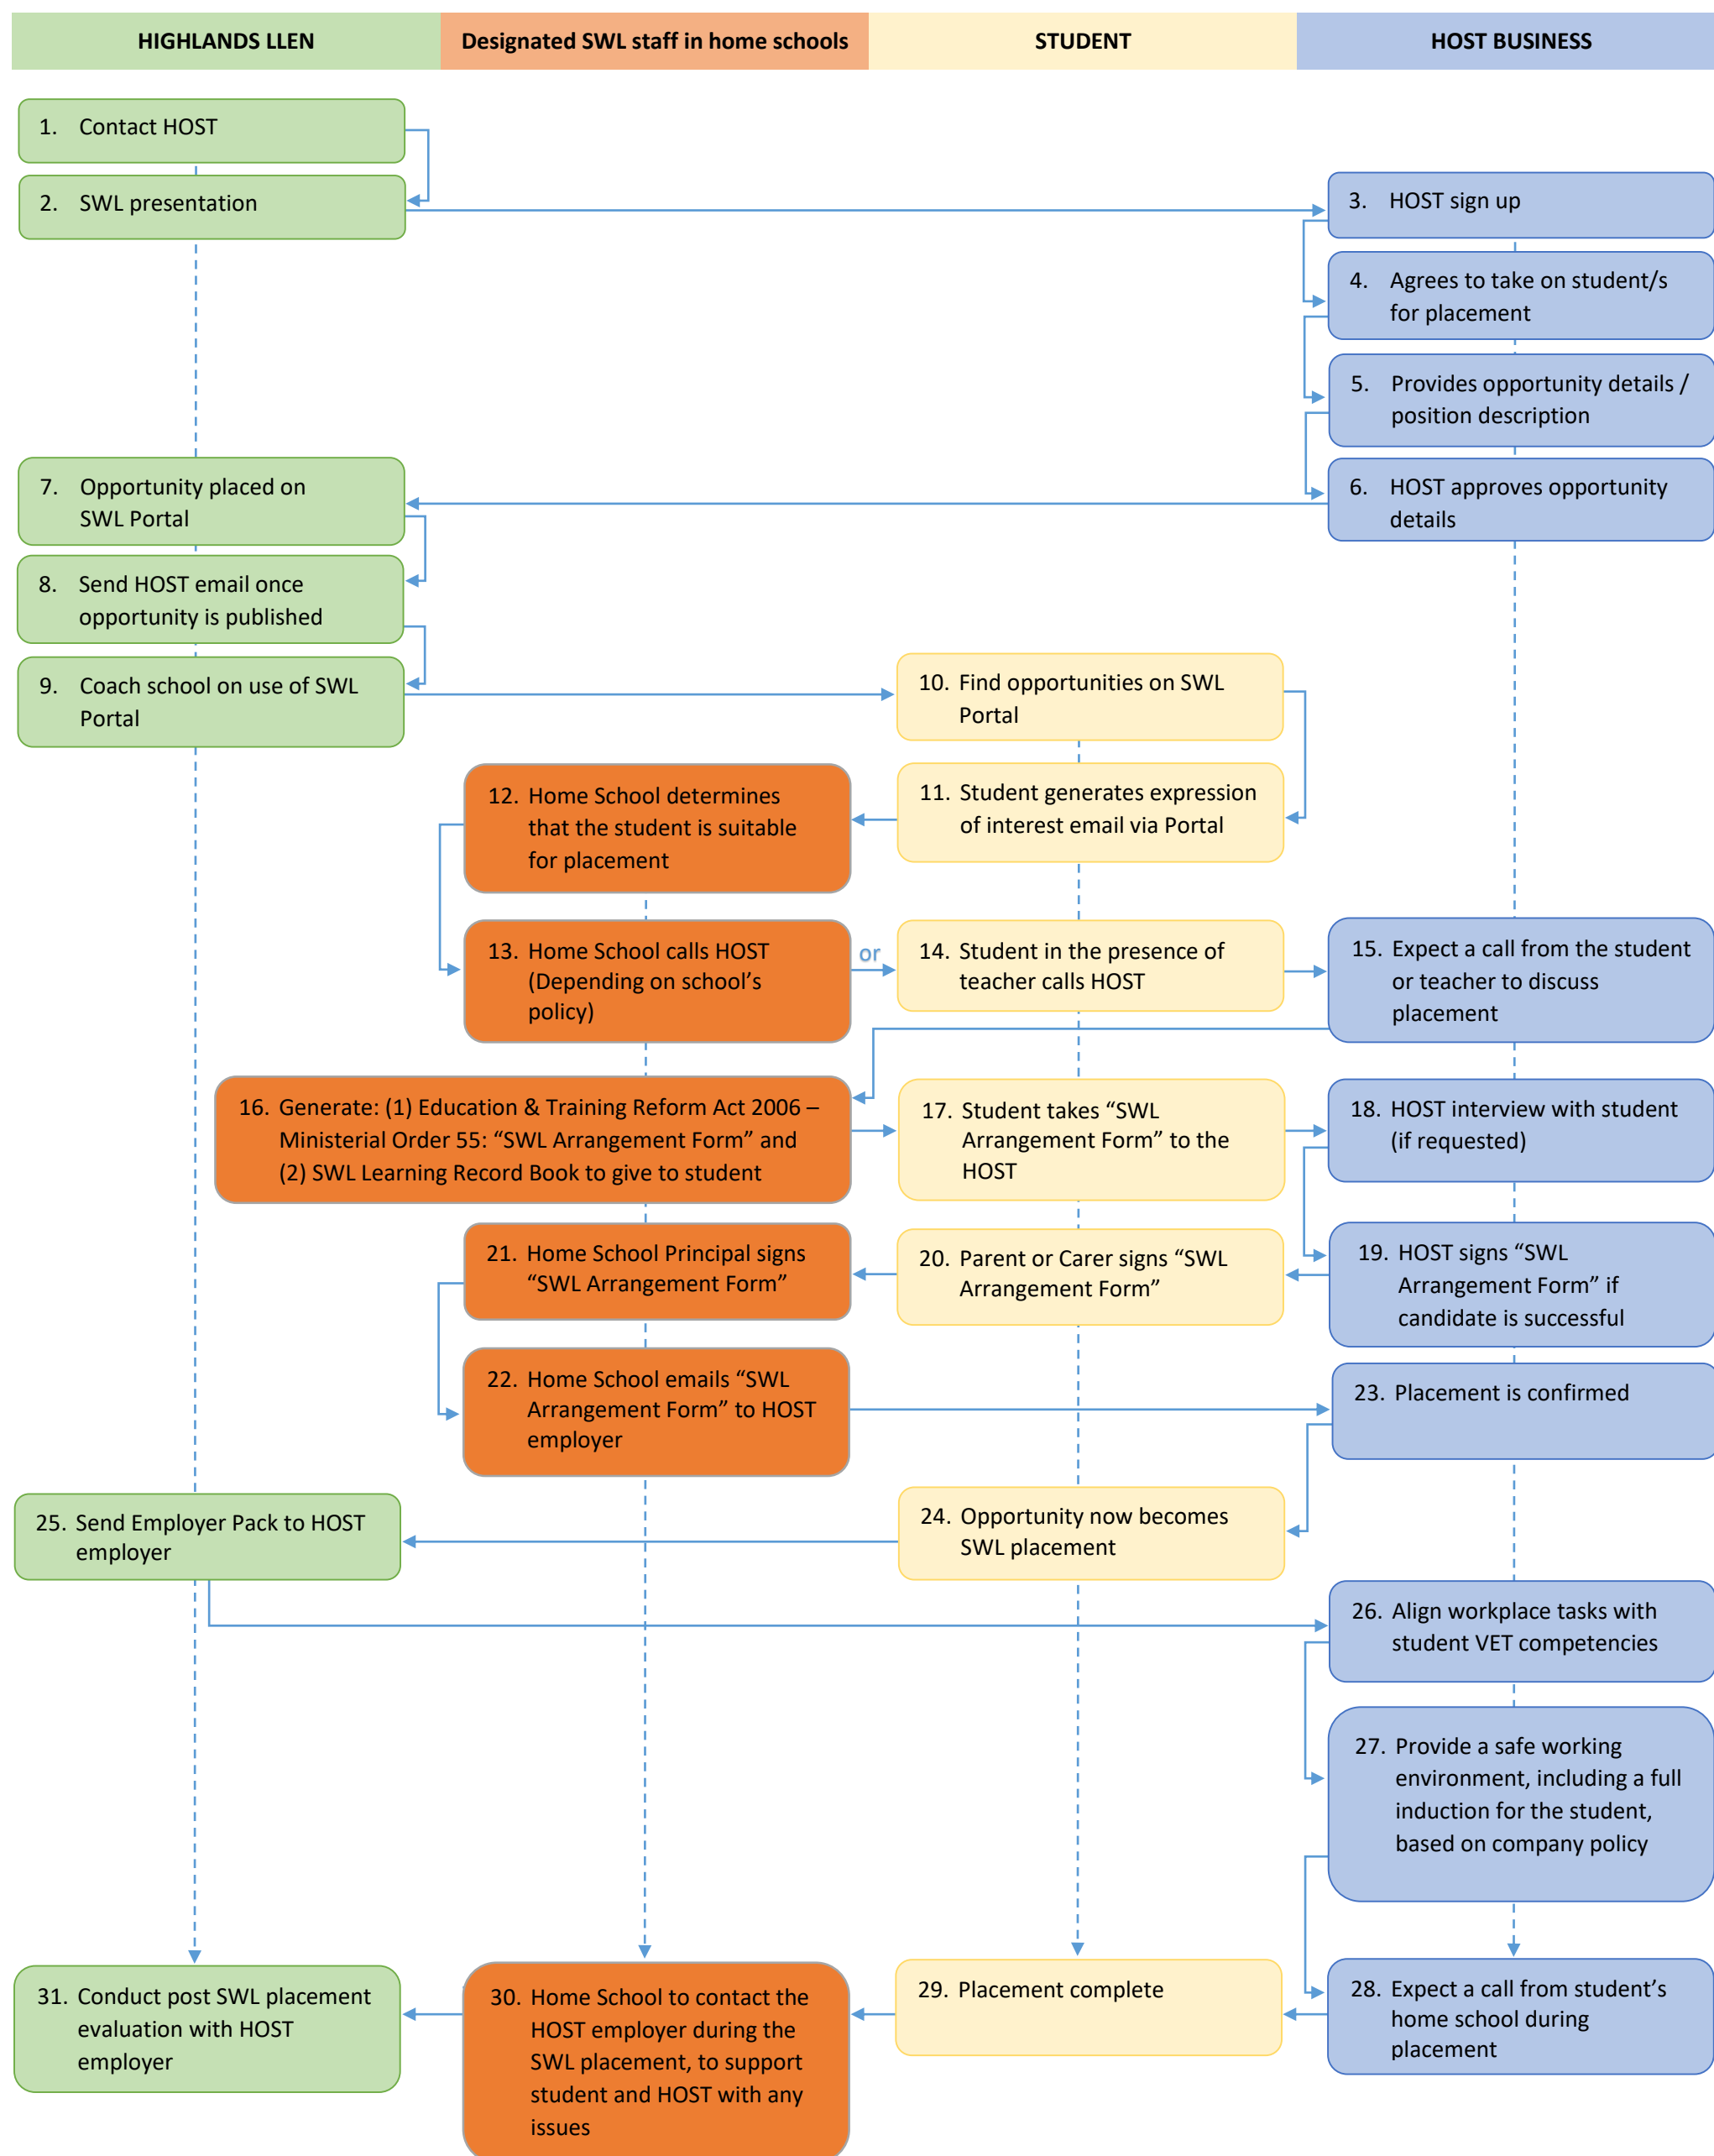

Process Flow- Structured Workplace Learning (SWL)

Contact Highlands LLEN for further information: 4344 4151 / lnash@highlandslen.org